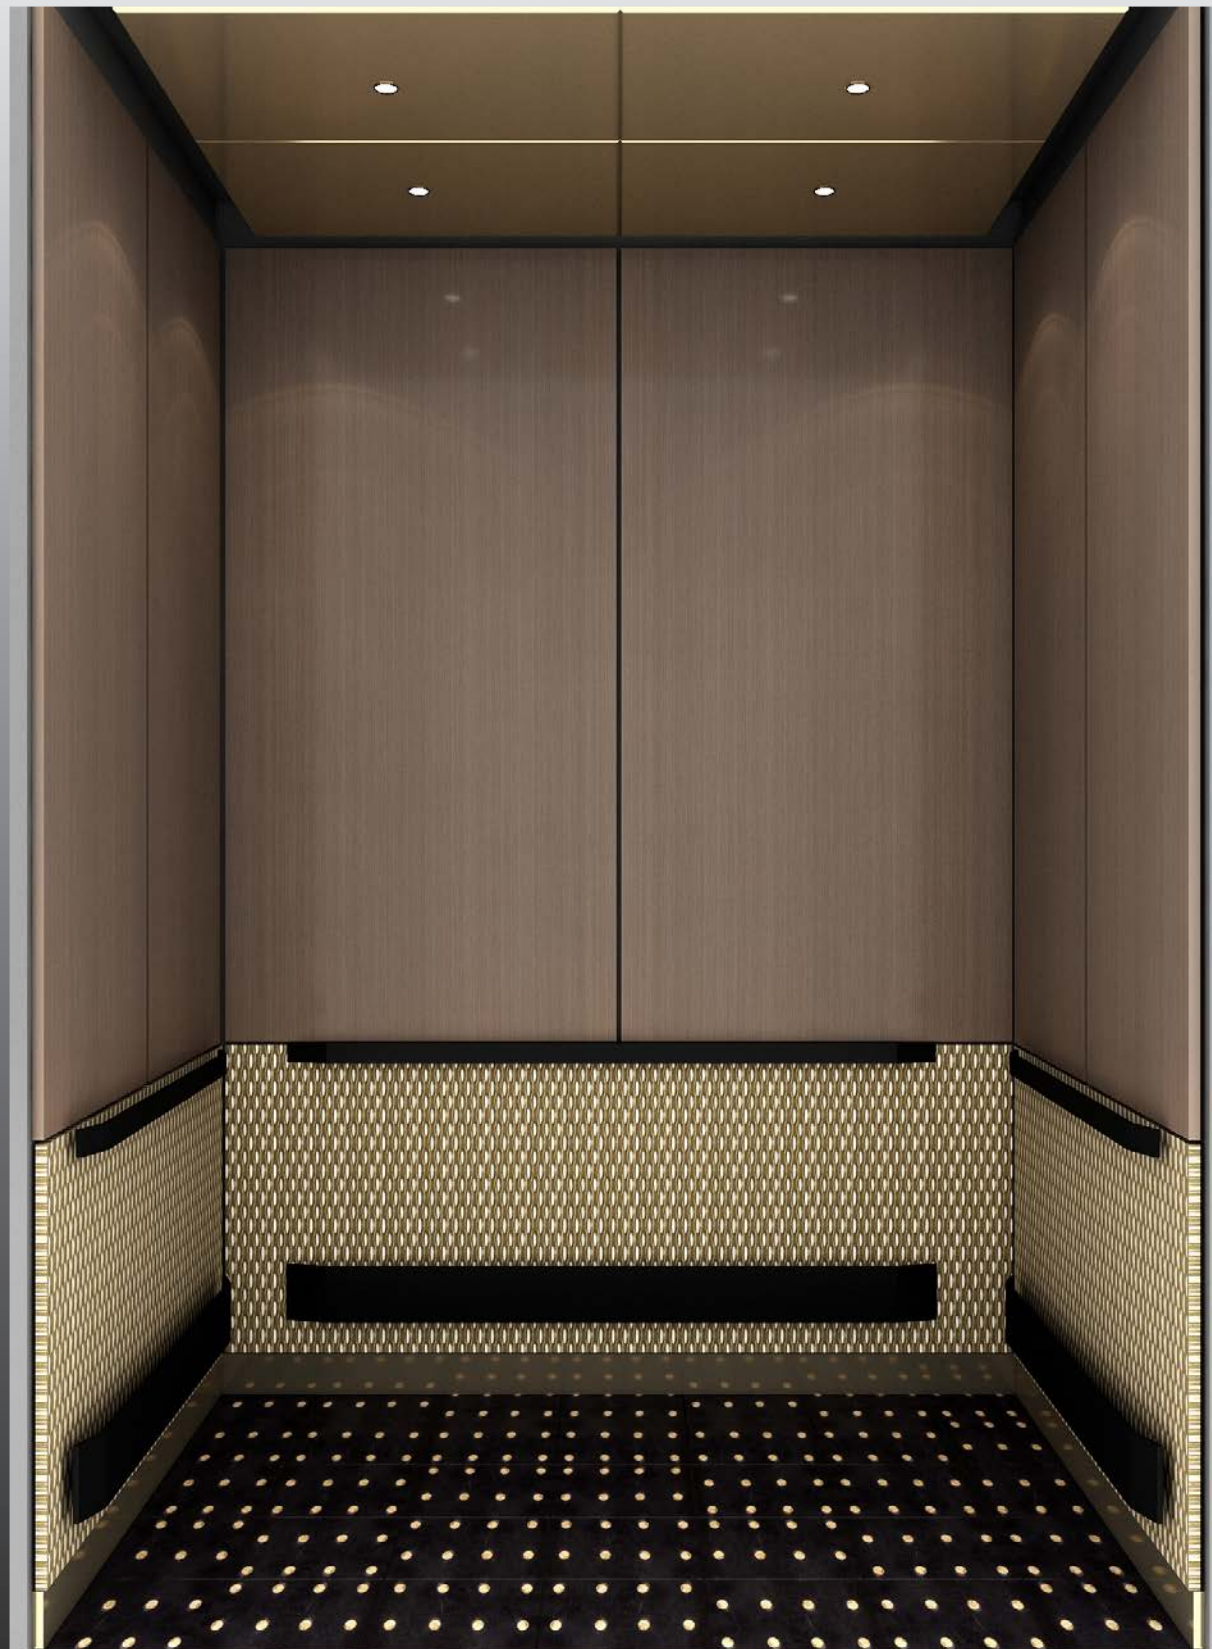

Stonegate

SHELL WALLS
Galvanized Steel

RETURN PANEL
Stainless Steel #4

STRIKE JAMB
Stainless Steel #4

TRANSOM
Stainless Steel #4

DOORS
Stainless Steel #4

BASE & REVEALS
Stainless Steel #4

DROP CEILING
Bronze #4

LIGHTING
Recessed LED Downlights

UPPER WALL PANELS
Laminate Silver Riftwood Self Edge Panel

LOWER WALL PANELS
Bronze T22 Amber Brass

HANDRAILS and BUMPER RAIL
PCF Black

SILL
Aluminum

FLOORING
Bronze Studded Tile