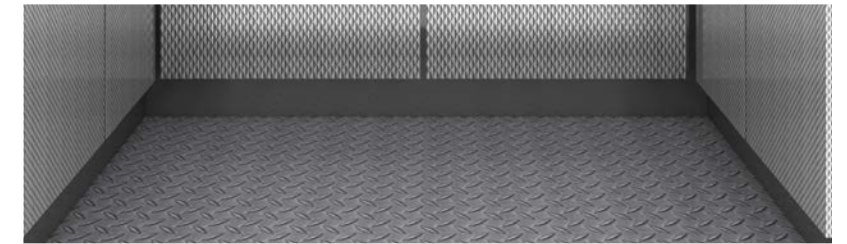

Oasis Tower

SHELL WALLS
Galvanized Steel

RETURN PANEL
Stainless Steel #4

STRIKE JAMB
Stainless Steel #4

TRANSOM
Stainless Steel #4

DOORS
Stainless Steel #4

BASE & REVEALS
Stainless Steel #4

FLUSH CEILING
PCF White Finish

LIGHTING
Recessed LED Downlights

BACK WALL PANELS
5WL Stainless Steel Self Edge Raised Panels

SIDE WALL PANELS
5WL Stainless Steel Self Edge Raised Panel

SILL
Aluminum

FLOORING
Aluminum Diamond Plate (Dull) Floor