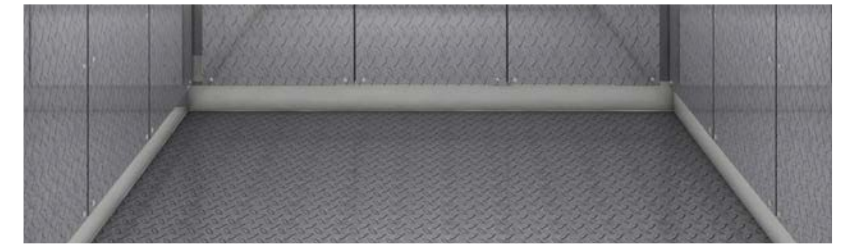

The Beacon

SHELL WALLS
Galvanized Steel

RETURN PANEL
Stainless Steel #4

STRIKE JAMB
Stainless Steel #4

TRANSOM
Stainless Steel #4

DOORS
Stainless Steel #4

BASE & REVEALS
Stainless Steel #4

TOP CEILING
PCF White

LIGHTING
Recessed LED Downlights

BACK WALL PANELS
Aluminum Diamond Plate (Shiny) Applied to Shell Wall

SIDE WALL PANELS
Aluminum Diamond Plate (Shiny) Applied to Shell Wall

SILL
Aluminum

FLOORING
Aluminum Diamond Plate (Dull Floor)