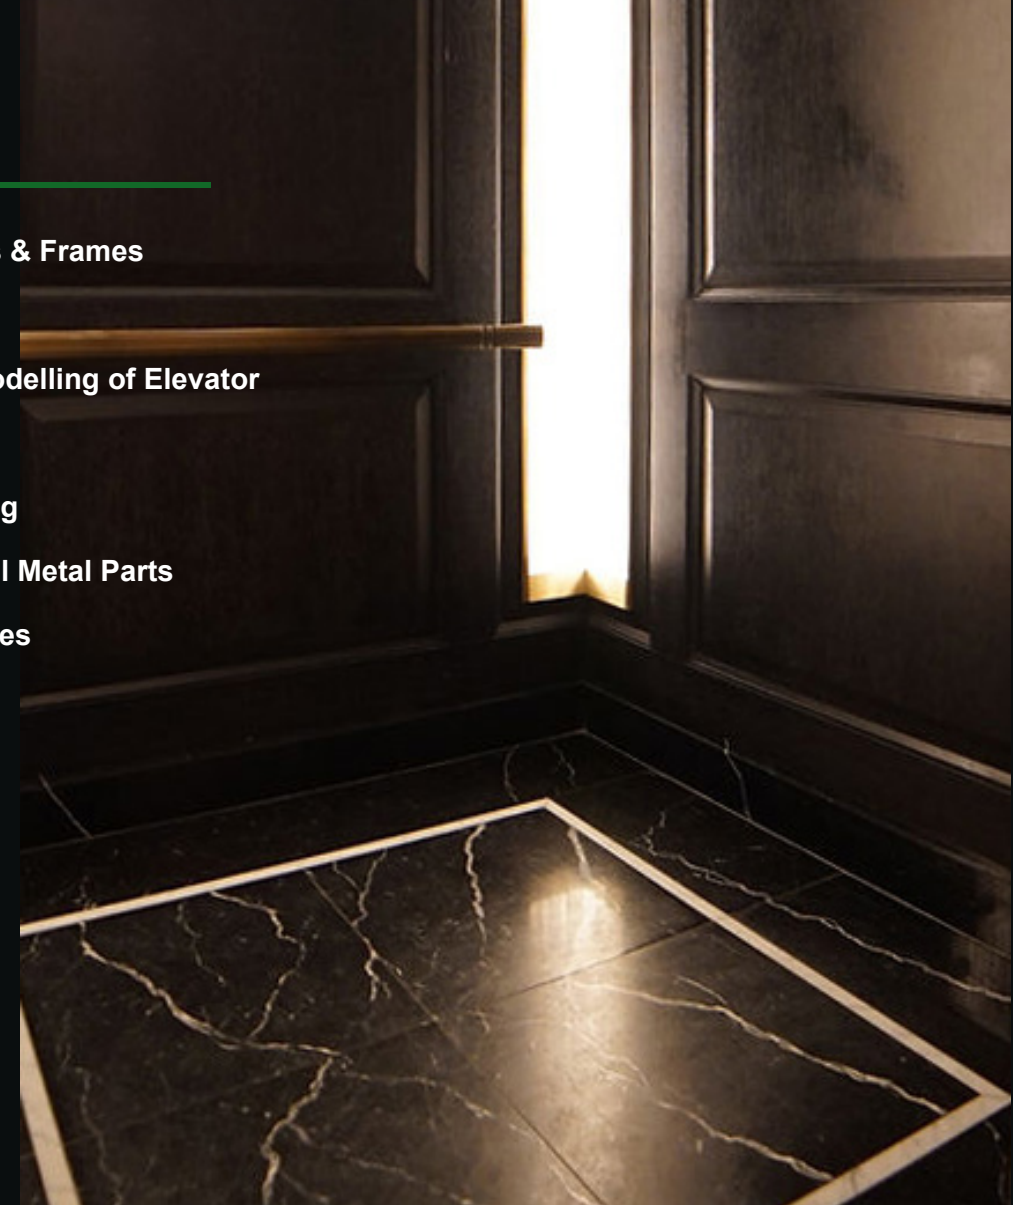

105 WYANDANCH AVENUE
WYANDANCH, NY 11798

AD-ENTRANCES.COM

TABLE OF CONTENTS

Category 1 - Glass Cabs	5-6
Celtic	7-8
Destiny	9-10
Willow Brook	11-12
Atlantis	13-14
Soho House	15-16
Category 2 - Wire Mesh Cabs	17-18
Brookside	19-20
Crestwood	21-22
Stonegate	23-24
Oakhaven	25-26
Harborview	27-28
Category 3 - Laminate Options	29-30
Summit	31-32
Moonlite	33-34
Mirage	35-36
Iris House	37-38
Category 4 - Fabric Options	39-40
Windstar	41-42
Kensington	43-44
Plainview	45-46
Category 5 - Freight Car Options	47-48
Oasis Tower	49-50
Uptown Flat	51-52
Resolution Spire	53-54
The Beacon	55-56
Crystal Court	57-58
Category 6 - Wood Options	59-60
Sapphire Towers	61-62
Oakmont Terrace	63-64
Sunflower Gardens	65-66
Meadowview Bay	67-68
Copperfield Manor	69-70
Category 7 - Stone Options	71-72
Oasis Tower	73-74
Unity Court	75-76
Legacy Manor	77-78
Harmony Gardens	79-80
Category 8 - Special Material Options	81-82
Greystone Manor	83-84
Patience Tower	85-86
Cityscape Terrace	87-88
Velvet Pl	89-90