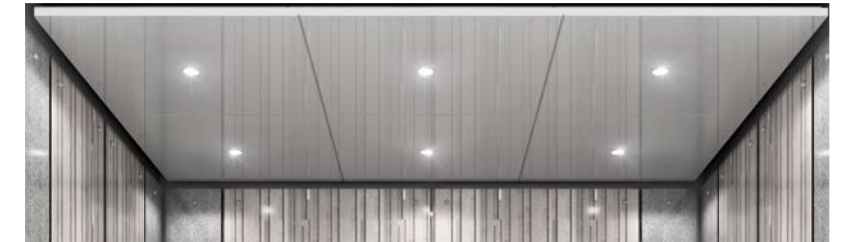

Cityscape Terrace

SHELL WALLS
Galvanized Steel

RETURN PANEL
Stainless Steel #4

STRIKE JAMB
Stainless Steel #4

TRANSOM
Stainless Steel #4

DOORS
Stainless Steel #4

BASE & REVEALS
Stainless Steel #4

DROP CEILING
Stainless Steel #8 Mirror

LIGHTING
LED Downlights

BACK WALL PANELS
Gage Carve Rough Cut II Nickel

SIDE WALL PANELS
Gage Carve Rough Cut II Nickel

CHAIR RAIL and HANDRAIL
Stainless Steel

SILL
Aluminum

FLOORING
Black Tiles