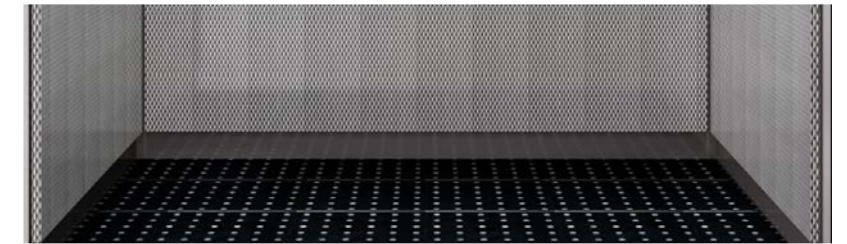

Uptown Flat

SHELL WALLS
Galvanized Steel

RETURN PANEL
Stainless Steel #4

STRIKE JAMB
Stainless Steel #4

TRANSOM
Stainless Steel #4

DOORS
Stainless Steel #4

BASE & REVEALS
Stainless Steel #4

DROP CEILING
Stainless Steel #4

LIGHTING
Recessed LED Downlights

BACK WALL PANELS
5WL Self Edge Panels Upper and Lower

SIDE WALL PANELS
5WL Self Edge Panels Upper and Lower

CHAIR RAIL
Stainless Steel #4

HANDRAIL
2" x 3/8" Flatbar in Stainless Steel #4 finish

SILL
Aluminum

FLOORING
Stainless Steel Studded Tile