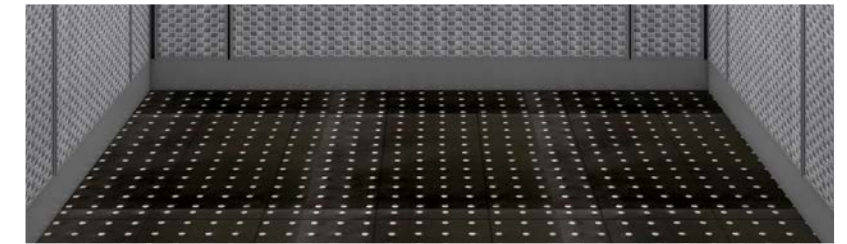

UPPER SIDE WALL PANELS
Laminates Shadow Zephyr Self Edge

LOWER SIDE WALL PANELS
Mesh Brass / Stainless Steel Self Edge

SILL
Aluminum

FLOORING
Vinyl Tile

Harborview

SHELL WALLS
Galvanized Steel

RETURN PANEL
Stainless Steel #4