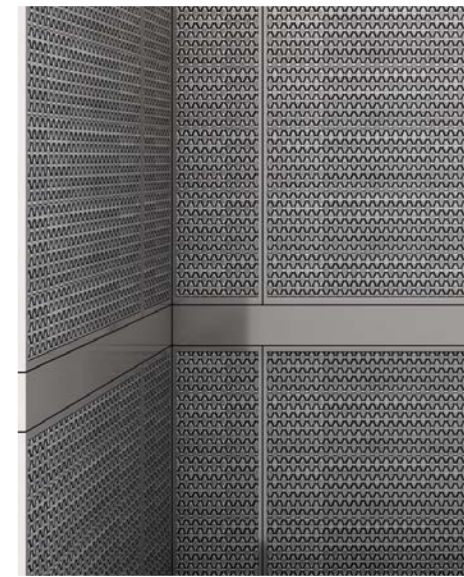

SILL
Aluminum

FLOORING
Vinyl Flooring

Wire Mesh Cabs

Wire Mesh Cabs

Brookside

OPTIONAL: HANDRAIL

OPTIONAL: CEILING (PCF BLACK)

- SHELL WALLS
Galvanized Steel
- RETURN PANEL
Stainless Steel #4
- STRIKE JAMB
Stainless Steel #4
- TRANSOM
Stainless Steel #4
- DOORS
Stainless Steel #4
- BASE & REVEALS
Stainless Steel #4
- DROP CEILING
PCF White