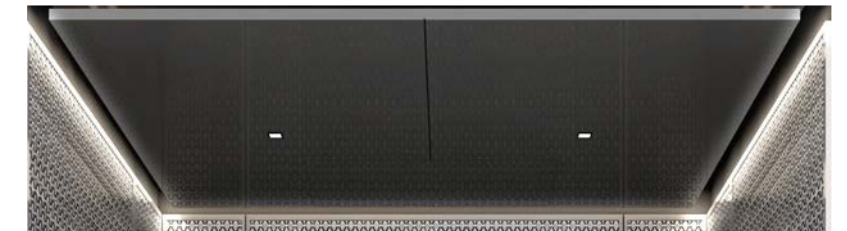

SILL
Aluminum

FLOORING
Vinyl Flooring

Wire Mesh Cabs

Wire Mesh Cabs

Brookside

OPTIONAL: HANDRAIL

OPTIONAL: CEILING (PCF BLACK)

- SHELL WALLS
Galvanized Steel
- RETURN PANEL
Stainless Steel #4
- STRIKE JAMB
Stainless Steel #4
- TRANSOM
Stainless Steel #4
- DOORS
Stainless Steel #4
- BASE & REVEALS
Stainless Steel #4
- DROP CEILING
PCF White