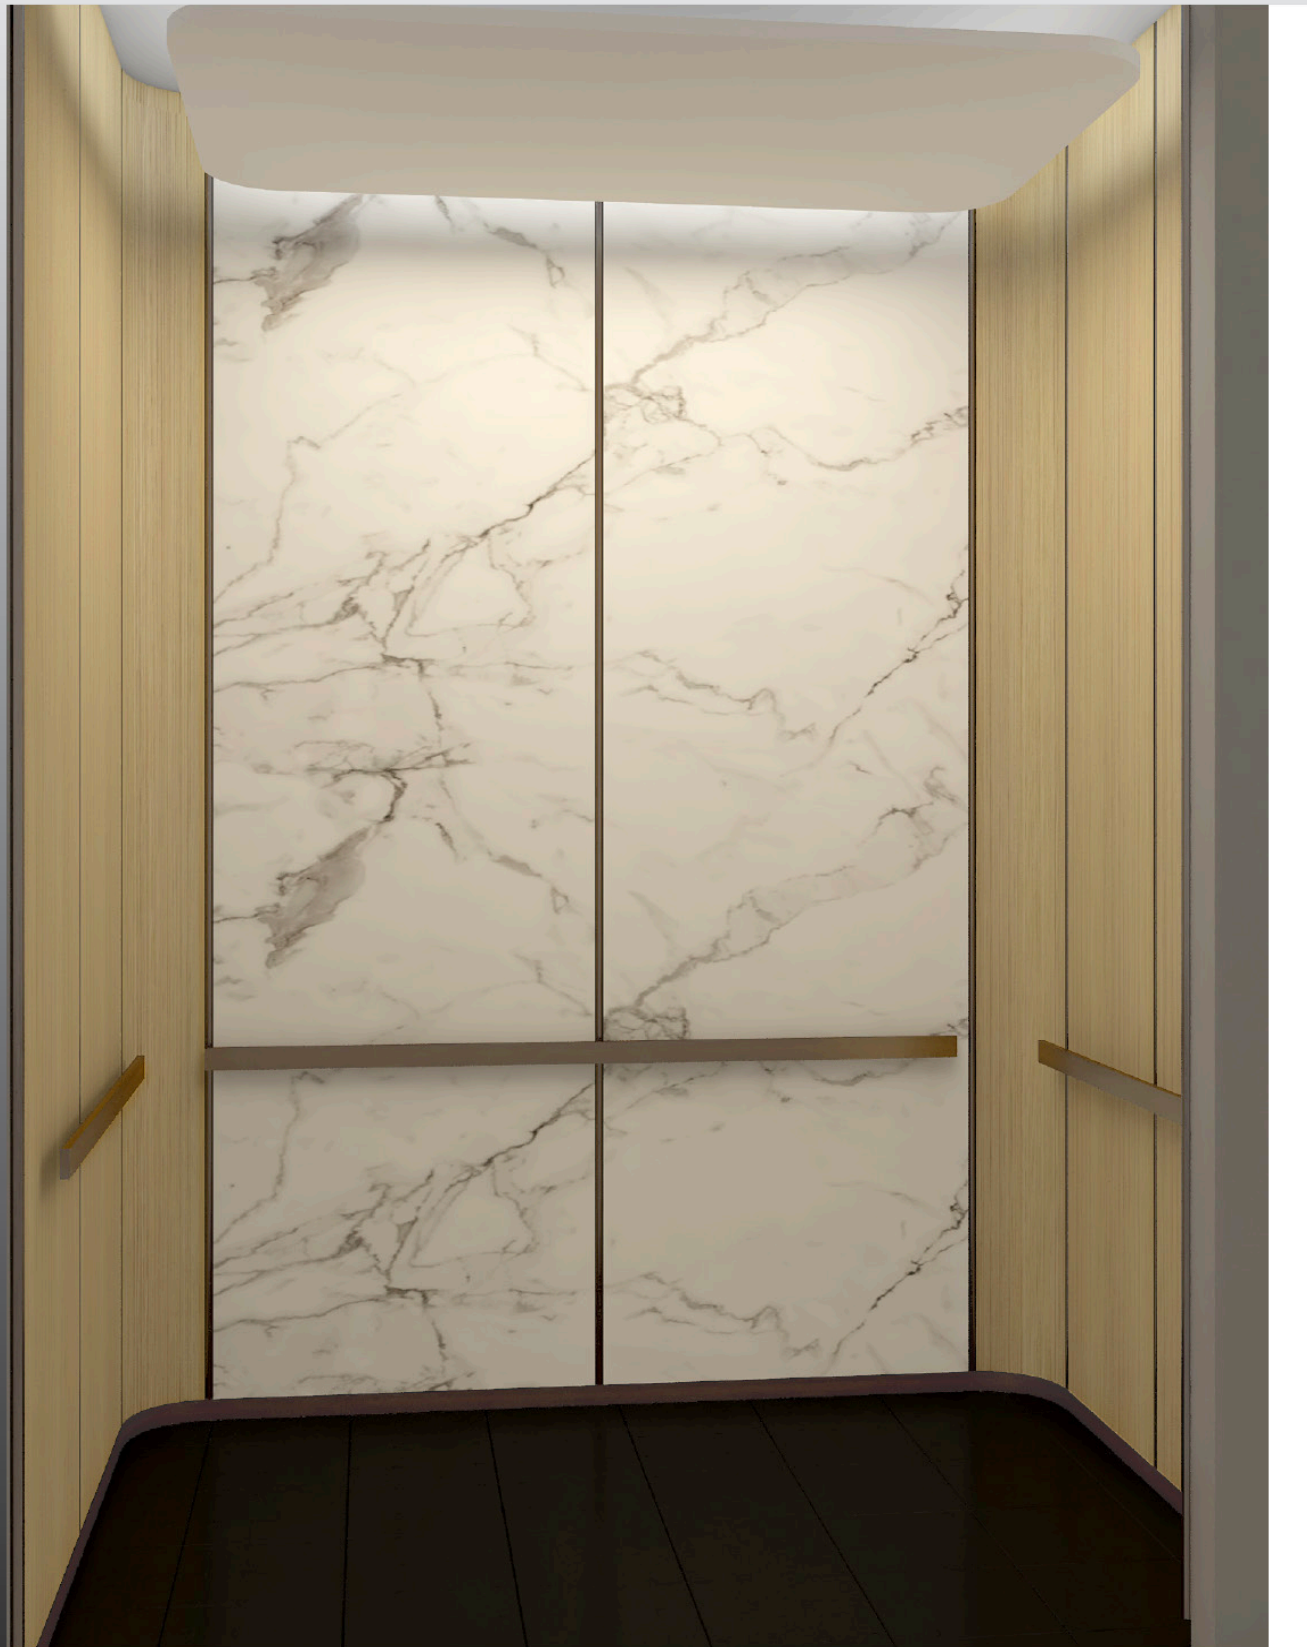

Harmony Gardens

SHELL WALLS
Galvanized Steel

RETURN PANEL
Bronze #4

STRIKE JAMB
Bronze #4

TRANSOM
Bronze #4

DOORS
Bronze #4

BASE & REVEALS
PFC Black

DROP CEILING
PCF White Circular

LIGHTING
Perimeter Lights

BACK WALL PANELS
Calacatta Stone Radius End Panels in Birch Wood

SIDE WALL PANELS
Birch Wood Veneer Panels

SILL
Bronze

FLOORING
Black Tiles