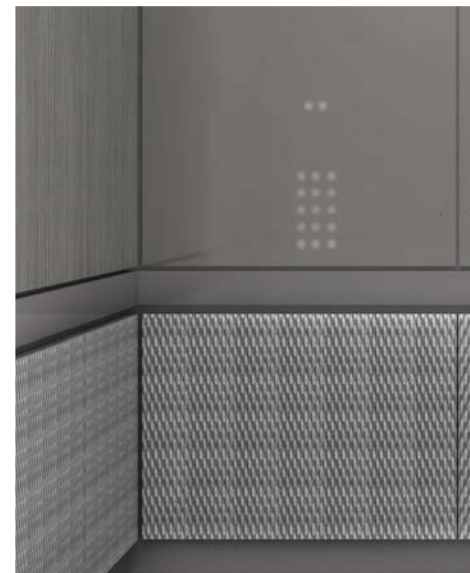

Crestwood

SHELL WALLS
Galvanized Steel

RETURN PANEL
Stainless Steel #4

STRIKE JAMB
Stainless Steel #4

TRANSOM
Stainless Steel #4

DOORS
Stainless Steel #4

BASE & REVEALS
Stainless Steel #4

DROP CEILING
Stainless Steel

LIGHTING
Recessed LED Downlights

UPPER BACK WALL PANELS
Stainless Steel #8 Mirror Self Edge

UPPER SIDE WALL PANELS
Laminate Fin Grainwood Self Panel

LOWER WALL PANELS
5WL Self Edge Panel

CHAIR RAIL
Stainless Steel #4

SILL
Aluminum

FLOORING
Vinyl Flooring