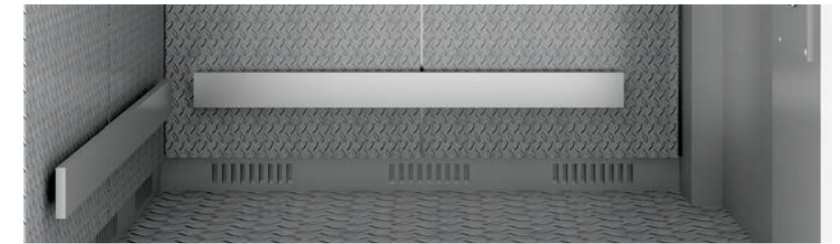

Resolution Spire

SHELL WALLS
Galvanized Steel

RETURN PANEL
Stainless Steel #4

STRIKE JAMB
Stainless Steel #4

TRANSOM
Stainless Steel #4

DOORS
Stainless Steel #4

BASE & REVEALS
Stainless Steel #4

DROP CEILING
Stainless Steel #4

LIGHTING
Recessed LED Downlights

BACK AND SIDE WALL PANELS
Upper Shiny Aluminum Diamond Plate and
Lower Dull Aluminum Diamond Plate

SILL
Aluminum

FLOORING
Aluminum Diamond Plate (Dull) Floor