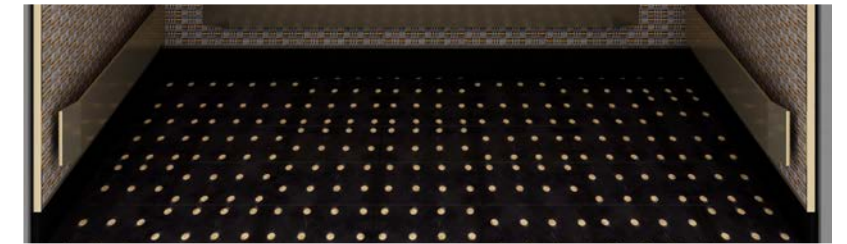

Oakmont Terrace

SHELL WALLS
Galvanized Steel

RETURN PANEL
Bronze #4

STRIKE JAMB
Bronze #4

TRANSOM
Bronze #4

DOORS
Bronze #4

BASE & REVEALS
PCF Black

DROP CEILING
Bronze #4

LIGHTING
Recessed LED Downlights

UPPER WALL PANELS
Walnut Veneer Medium Stain Self Edge
Raised Panels

LOWER WALL PANELS
DS-81 Bronze / Stainless Steel Wire Mesh

HANDRAIL
Bronze #4

SILL
Bronze

FLOORING
Bronze Studded Tile