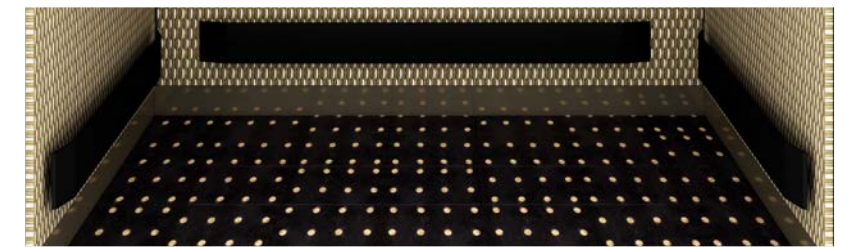

Stonegate

SHELL WALLS
Galvanized Steel

RETURN PANEL
Stainless Steel #4

STRIKE JAMB
Stainless Steel #4

TRANSOM
Stainless Steel #4

DOORS
Stainless Steel #4

BASE & REVEALS
Stainless Steel #4

DROP CEILING
Bronze #4

LIGHTING
Recessed LED Downlights

UPPER WALL PANELS
Laminate Silver Riftwood Self Edge Panel

LOWER WALL PANELS
Bronze T22 Amber Brass

HANDRAILS and BUMPER RAIL
PCF Black

SILL
Aluminum

FLOORING
Bronze Studded Tile