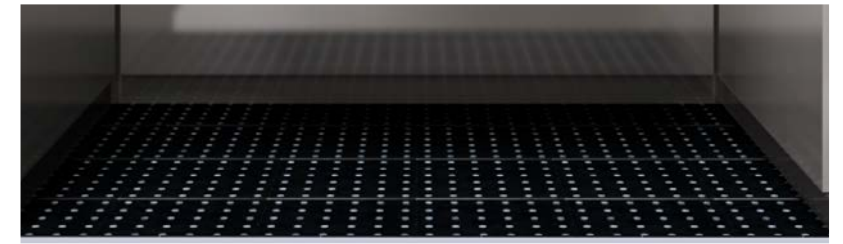

Crystal Court

SHELL WALLS
Galvanized Steel

RETURN PANEL
Stainless Steel #4

STRIKE JAMB
Stainless Steel #4

TRANSOM
Stainless Steel #4

DOORS
Stainless Steel #4

BASE & REVEALS
Stainless Steel #4

DROP CEILING
Stainless Steel #4

LIGHTING
Recessed LED Downlights

BACK WALL PANELS
Stainless Steel #4 Self Edge Raised Panel

SIDE WALL PANELS
Stainless Steel #4 Panels Self Edge Panels

CHAIR RAIL
Stainless Steel #4

HANDRAIL
2" x 3/8" Flatbar in Stainless Steel #4 finish

SILL
Aluminum

FLOORING
Stainless Steel Studded Tile