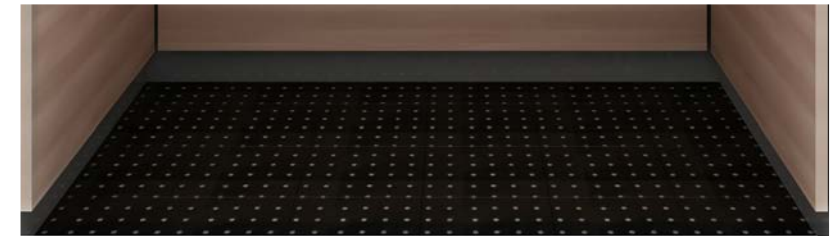

Mirage

SHELL WALLS
Galvanized Steel

RETURN PANEL
Stainless Steel #4

STRIKE JAMB
Stainless Steel #4

TRANSOM
Stainless Steel #4

DOORS
Stainless Steel #4

BASE & REVEALS
Stainless Steel #4

DROP CEILING
Stainless Steel #4

LIGHTING
Recessed LED Downlights

BACK WALL PANELS
Wilsonart Loft Oak Laminate Self Edge Raised Panels

SIDE WALL PANELS
Wilsonart Loft Oak Self Edge Raised Panel

SILL
Aluminum

FLOORING
Stainless Steel Studded Tile