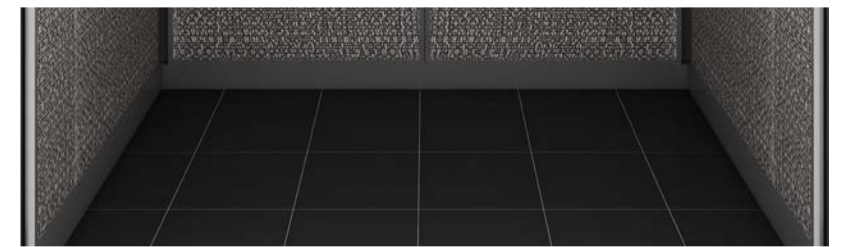

Kensington

SHELL WALLS
Galvanized Steel

RETURN PANEL
Stainless Steel #4 Brushed w/ Clear
Lacquer Finish

STRIKE JAMB
Stainless Steel #4 Brushed w/ Clear
Lacquer Finish

TRANSOM
Stainless Steel #4 Brushed w/ Clear
Lacquer Finish

DOORS
Stainless Steel #4 Brushed w/ Clear
Lacquer Finish

BASE & REVEALS
Stainless Steel #4 Brushed w/ Clear
Lacquer Finish

DROP CEILING
Stainless Steel #4 Brushed w/ Clear

LIGHTING
Recessed LED Downlights

BACK WALL PANELS
Frost Mineral Wall Covering Fabric with
Stainless Steel Binders

SIDE WALL PANELS
Frost Mineral Wall Covering Fabric with
Stainless Steel Binders

SILL
Aluminum

FLOORING
Black Granite Tile