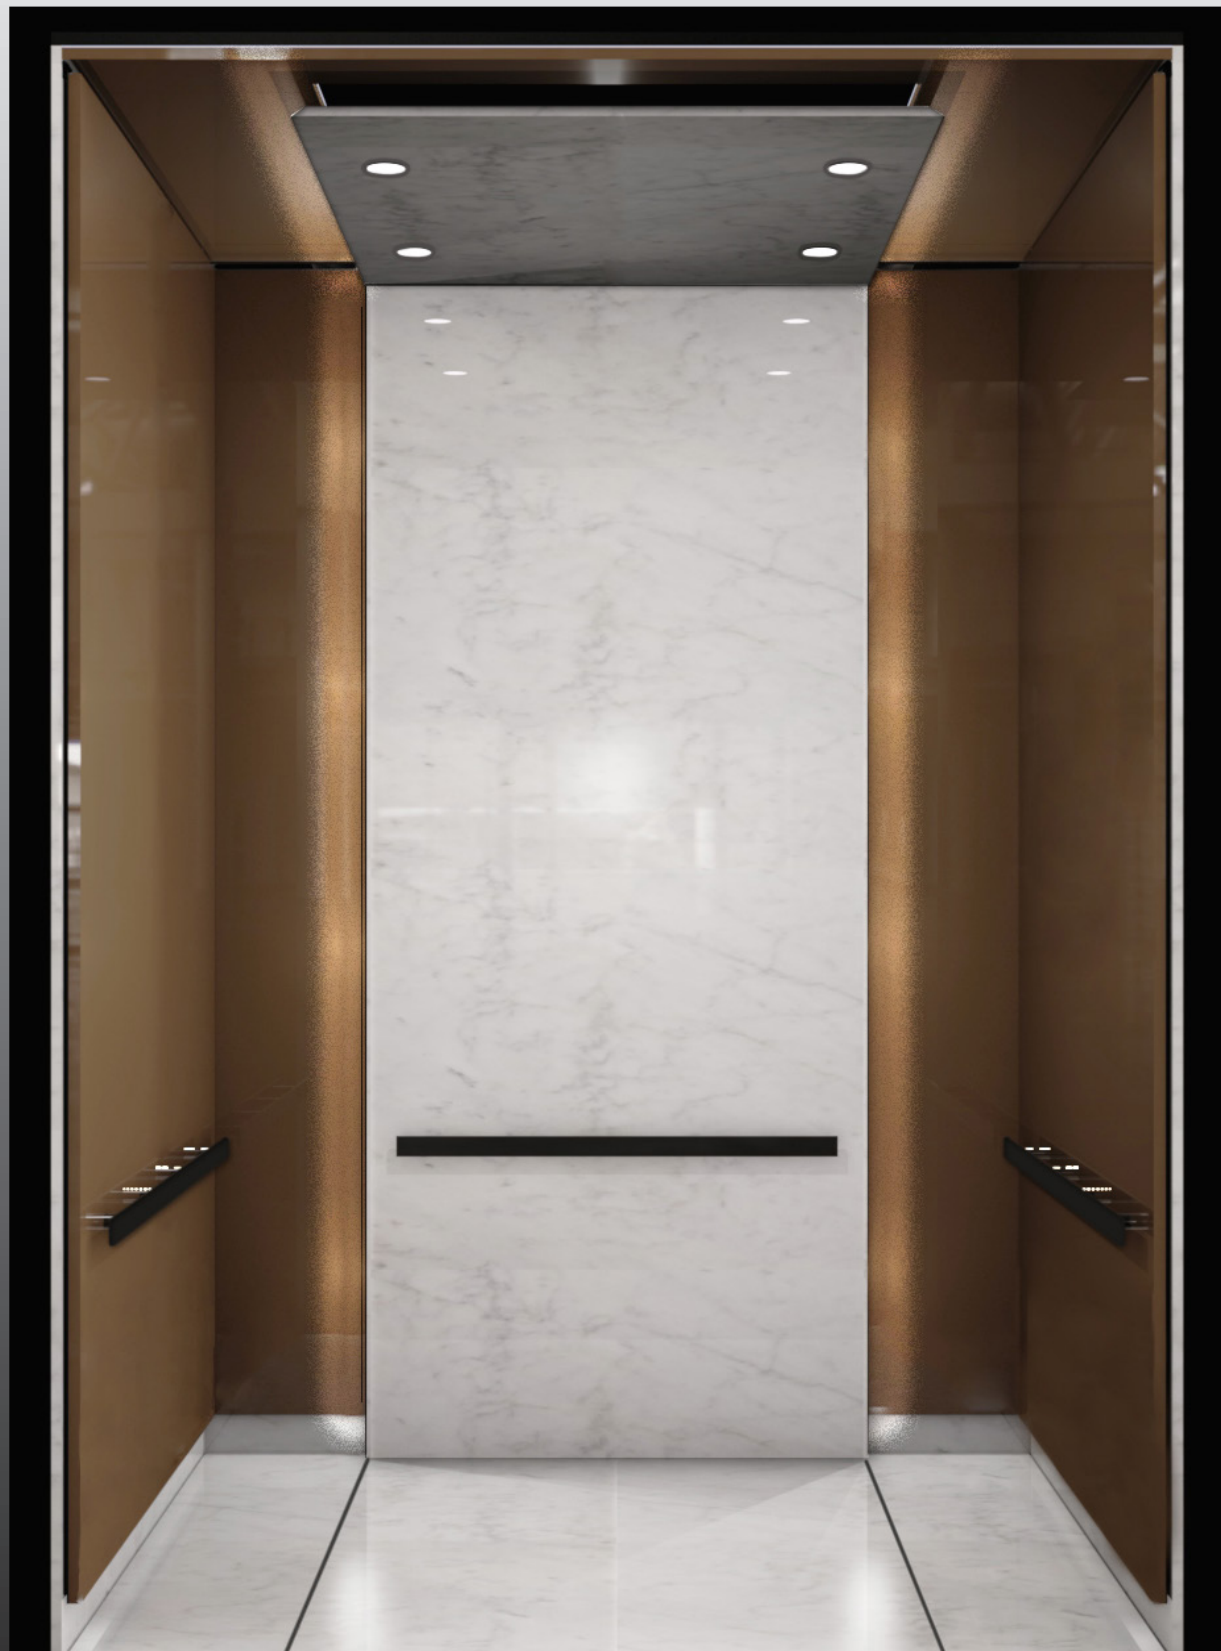

HANDRAIL
Tubular Bronze

SILL
Aluminum

FLOORING
Stone

Stone Options

Stone Options

Oasis Tower

SHELL WALLS
Galvanized Steel

RETURN PANEL
Bronze #4